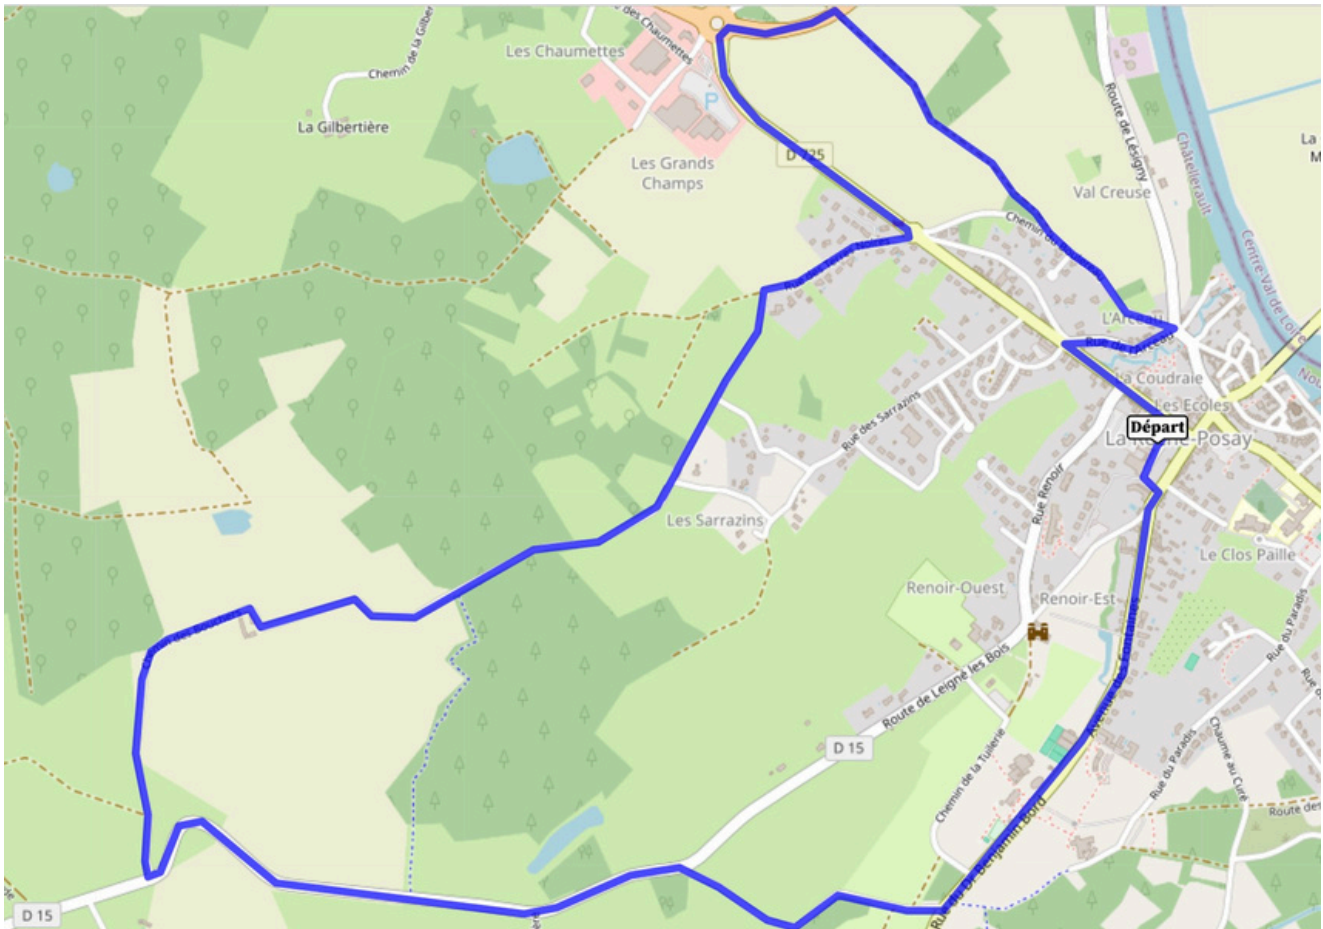

## In the countryside - 8km

Step 1: Turn right onto Cour Pasteur and continue straight for 1km.

Step 2: Turn right and continue straight until the stop sign.

Step 3: At the stop sign, turn left onto the D15 and continue straight for 1km.

Step 4: Turn right onto the path and continue straight on to the roundabout (2.7km)

Step 5: At the roundabout, turn left and continue to the next roundabout.

Step 6: At the roundabout, turn right immediately and continue for 270 m.

Step 7: Turn right onto the footpath and continue straight on to the next stop.

Step 8: Turn right onto Rue de l'Arceau and continue to the next intersection.

Step 9: At the intersection, turn left onto Rue Pierre Denis Rousseau.

Step 10: Turn right onto Boulevard Victor Hugo.